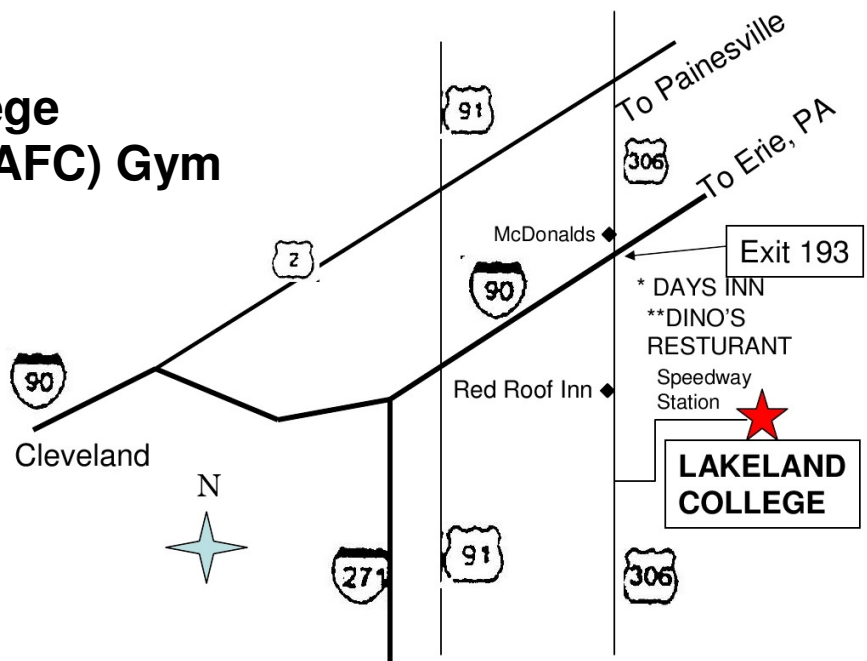

National Model Railroad Association Mid-Central Region – Division 5

Presents

Model Railroad Promotional Day

Learning

Model Railroad Basics

Saturday, November 3, 2012

9:00 am to 2:00 pm

Admission is **FREE**

Attend one or all classes

**Lakeland Community College
Athletic & Fitness Center (AFC) Gym
7700 Clocktower Drive
Kirtland, Ohio 44094**

Note: Under the age of 15, must be accompanied by an adult.

Each Class is taught by experienced model railroader.